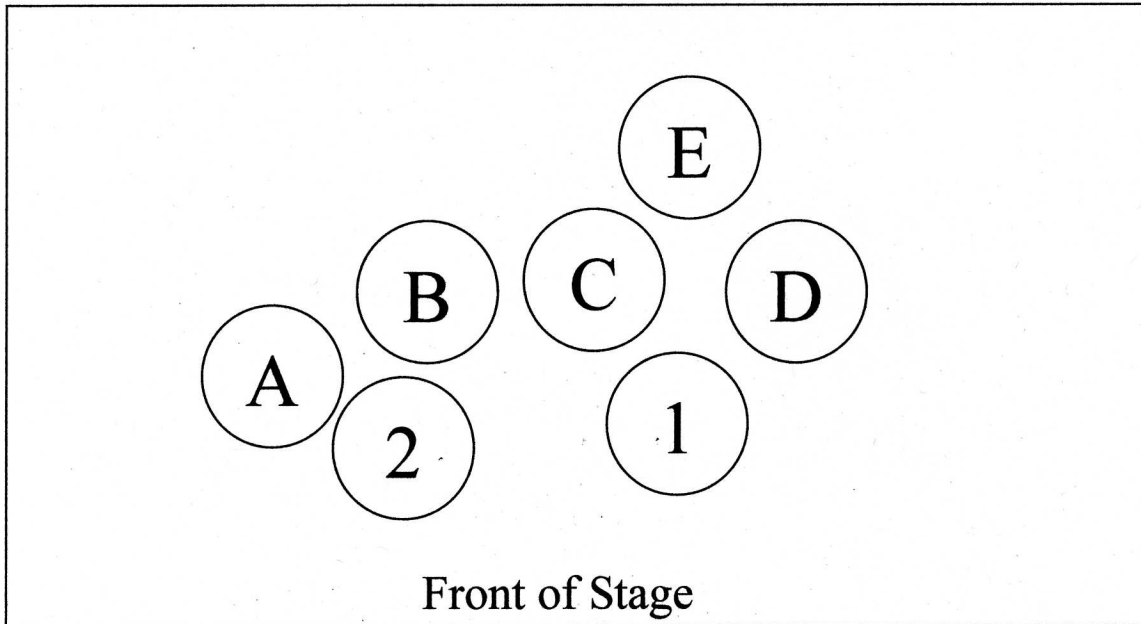

Black Crown Stringband
Concert Stage Plot

1. Large Diaphragm Audix lollipop (we provide)
2. Large Diaphragm AT4033 (we provide)
- A. Position of Fiddle
- B. Position of Banjo
- C. Position of Mando/BU Vox
- D. Position of Lead Vox/Guitar
- E. Position of Bass