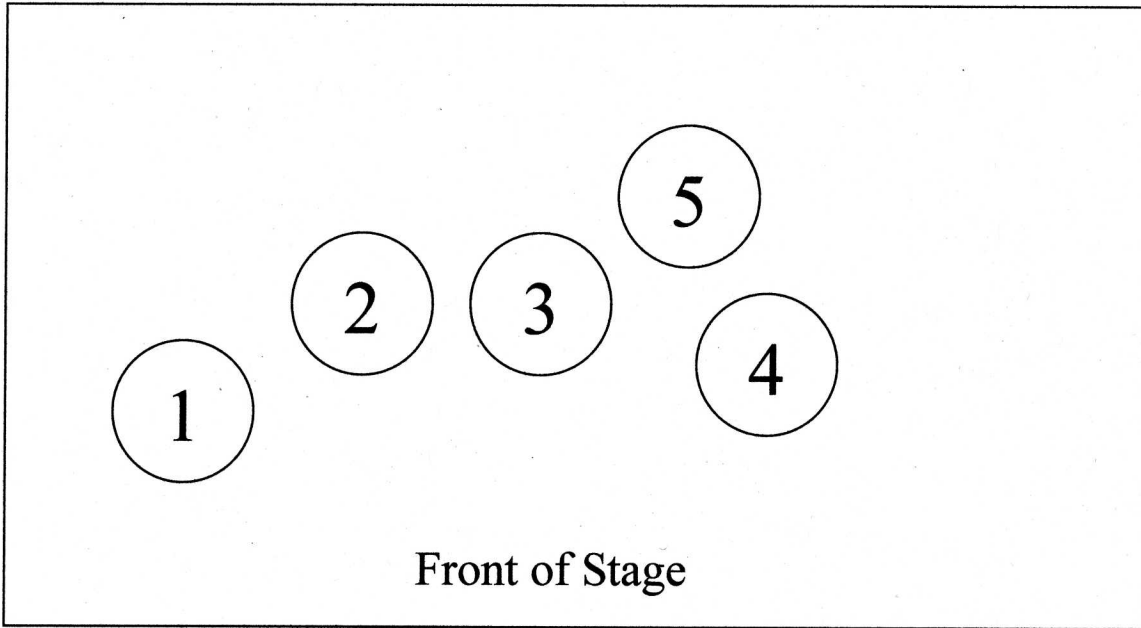

Black Crown Stringband
Square-Dance Stage Plot

1. Mando
2. Fiddle
3. Guitar
4. Banjo
5. Bass